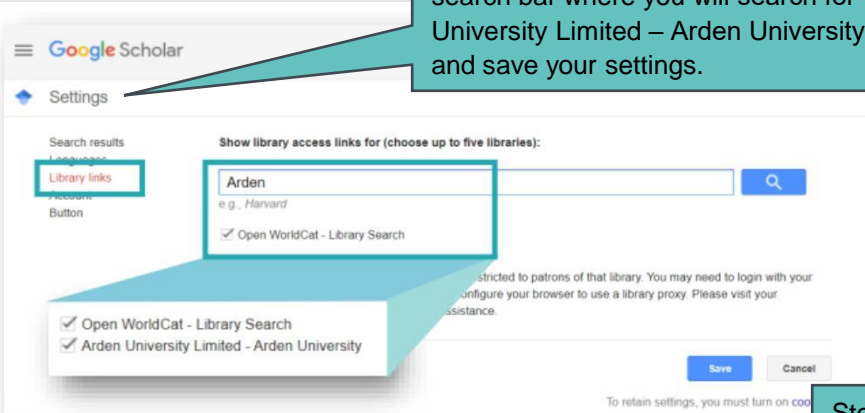

Step 2: Under 'settings' go to 'library links' – this will then produce a search bar where you will search for 'Arden'. A tick box for 'Arden University Limited – Arden University' should appear. Select this option and save your settings.