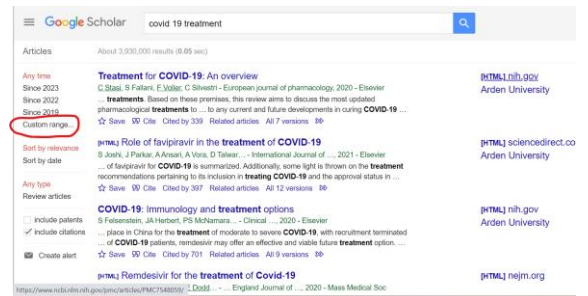

From Research Distress to Research Success

Google Scholar

<https://scholar.google.com/>

Google Scholar provides a place for searching sources across different disciplines and formats: journal articles, theses, books, abstracts, online repositories and so on. It is worth noting that not every source you found on Google Scholar will be peer-reviewed, so you will need to carefully examine the quality of the source before including it in your research. Also, while Abstracts are freely available, you might need subscriptions to read full-text for some articles. Linking Google Scholar with the Arden Library will provide you with a quick overview of which entries are available in the Arden Library.