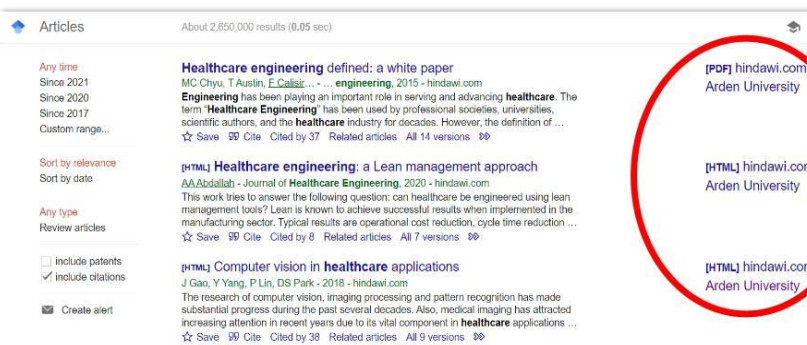

Step 3: Once the link has been created with Arden's Library, you will see 'Arden University' next to any articles that are included in Arden's Library collection. Simply clicking on 'Arden University' will take you to the full text options.

Library Portal

<https://library.arden.ac.uk/>

Study Skills on iLearn

<https://moodle.bl.rdi.co.uk/course/view.php?id=921&section=1>

Emails

Study-skills@arden.ac.uk
and libraries@arden.ac.uk

Blog

<https://library.arden.ac.uk/library-blog>

Twitter

[@LibraryArden](https://twitter.com/LibraryArden)