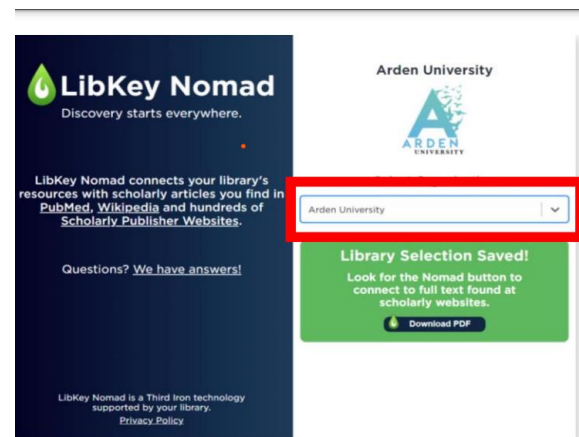

LibKey Nomad

LibKey Nomad is a useful browser extension that delivers one-click access to the full-text articles of library-subscribed journals and open access journals.

You will need to install LibKey Nomad to your machine first. **Here are the three simple steps:**

1. Go to the [LibKey Nomad](https://thirdiron.com/downloadnomad/) download page (<https://thirdiron.com/downloadnomad/>)
2. Choose your browser (Chrome, Edge, Firefox, Safari, Brave and Vivaldi)
3. Once installed, open LibKey from your browser and select Arden university to link it to our collections and subscriptions