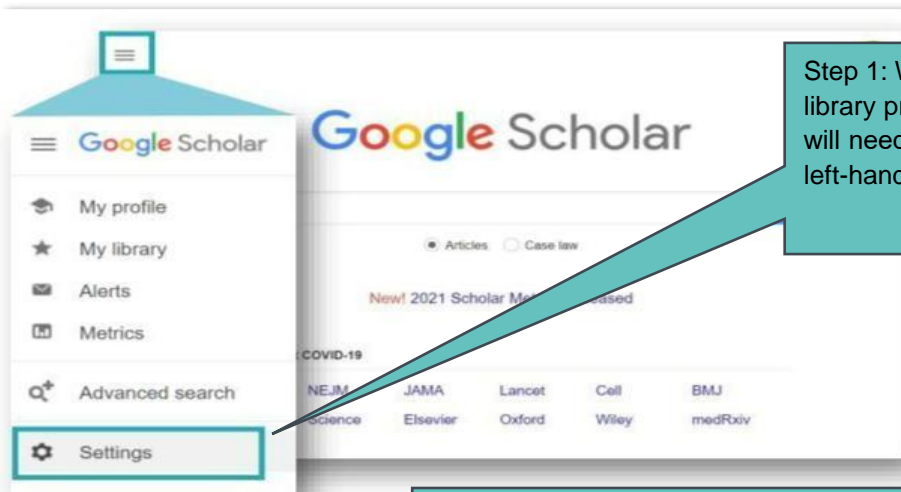

Linking Google Scholar to Arden Library

Step 1: When linking Arden University's library provision to Google Scholar, you will need to select "settings" in the top left-hand corner.